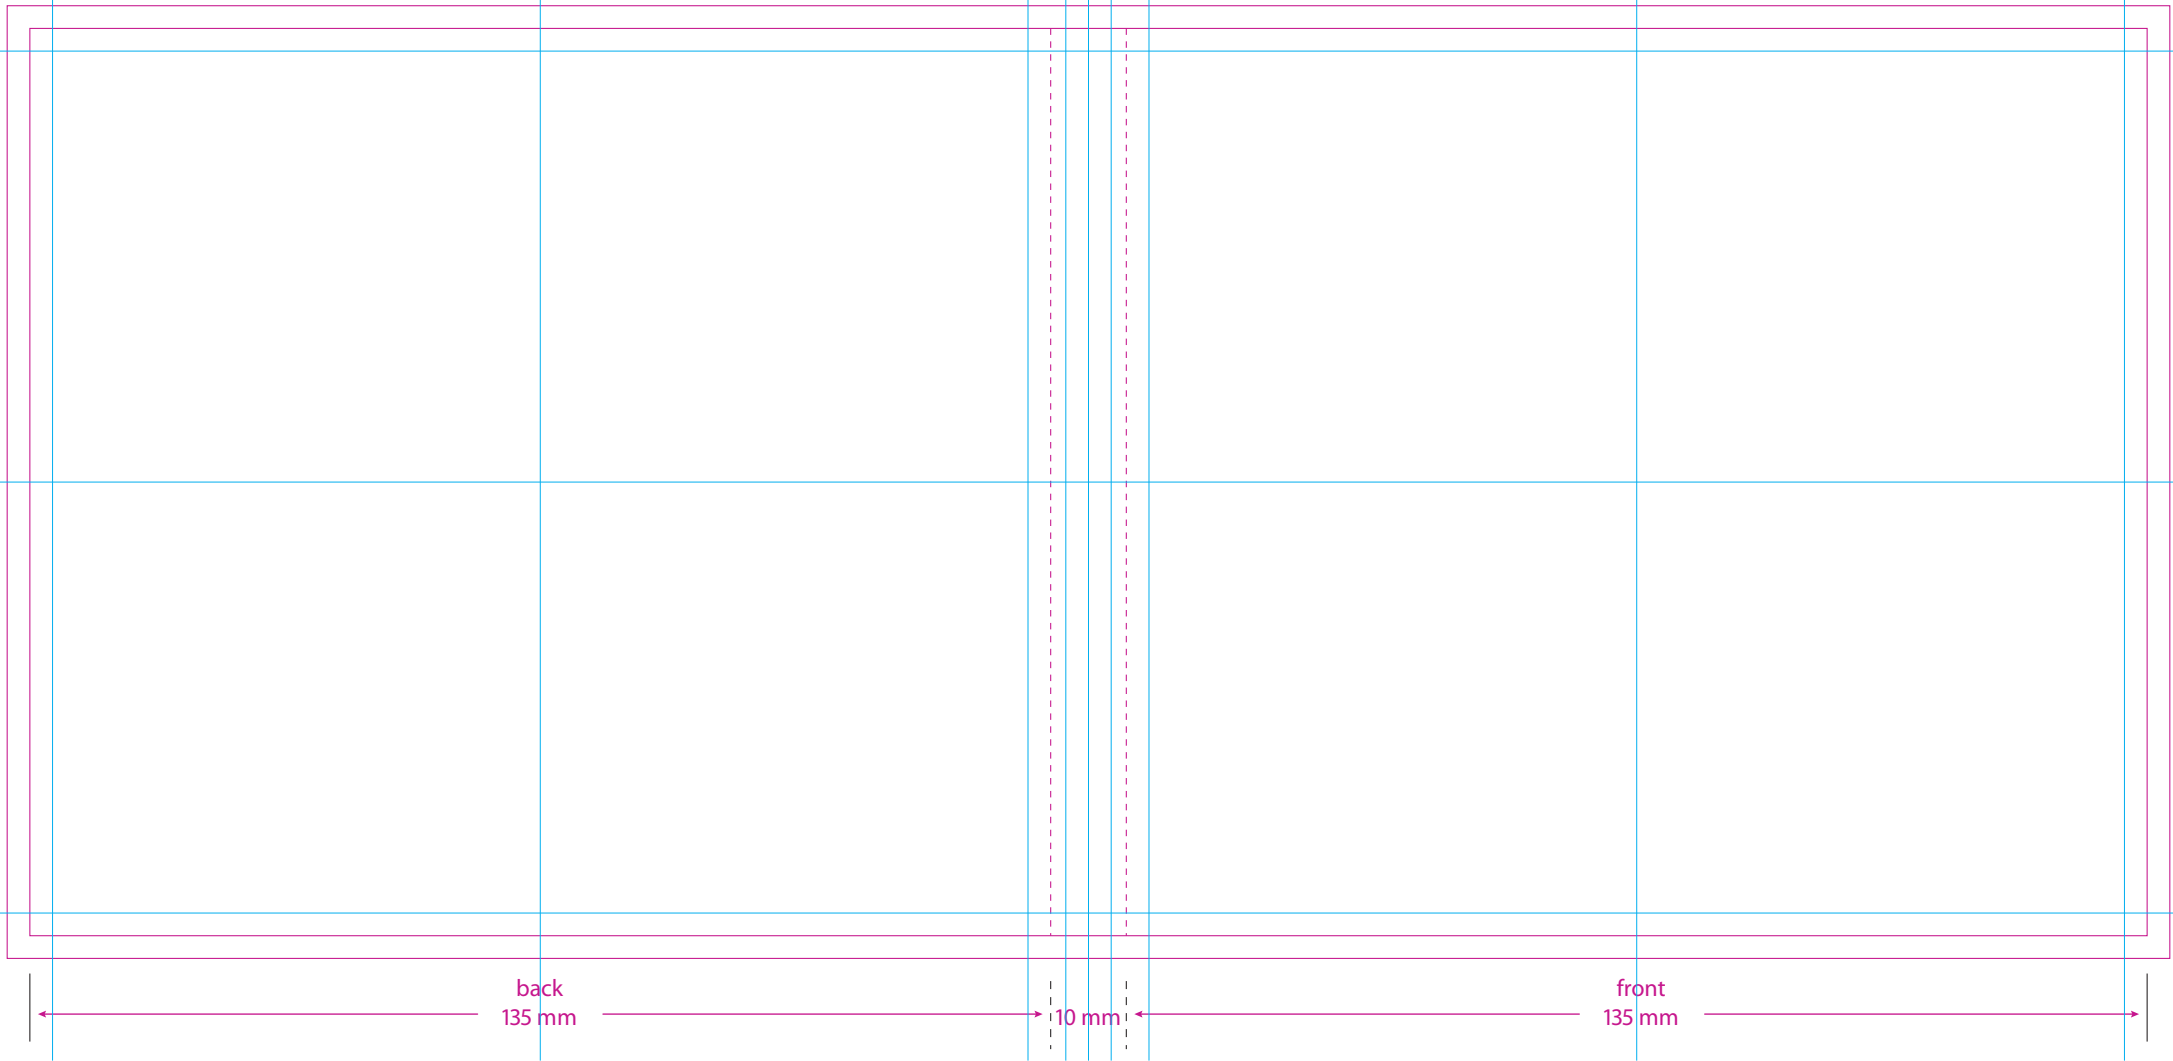

TITLE: Poly Jewel Case Wrap

finished dimensions: 280 mm x 120 mm

120 mm

back  
135 mm

10 mm

front  
135 mm

Notes:

Dotted lines are folds

Solid outer lines are bleed lines

Solid inner lines are cut lines

Blue guidelines show live art areas and center lines