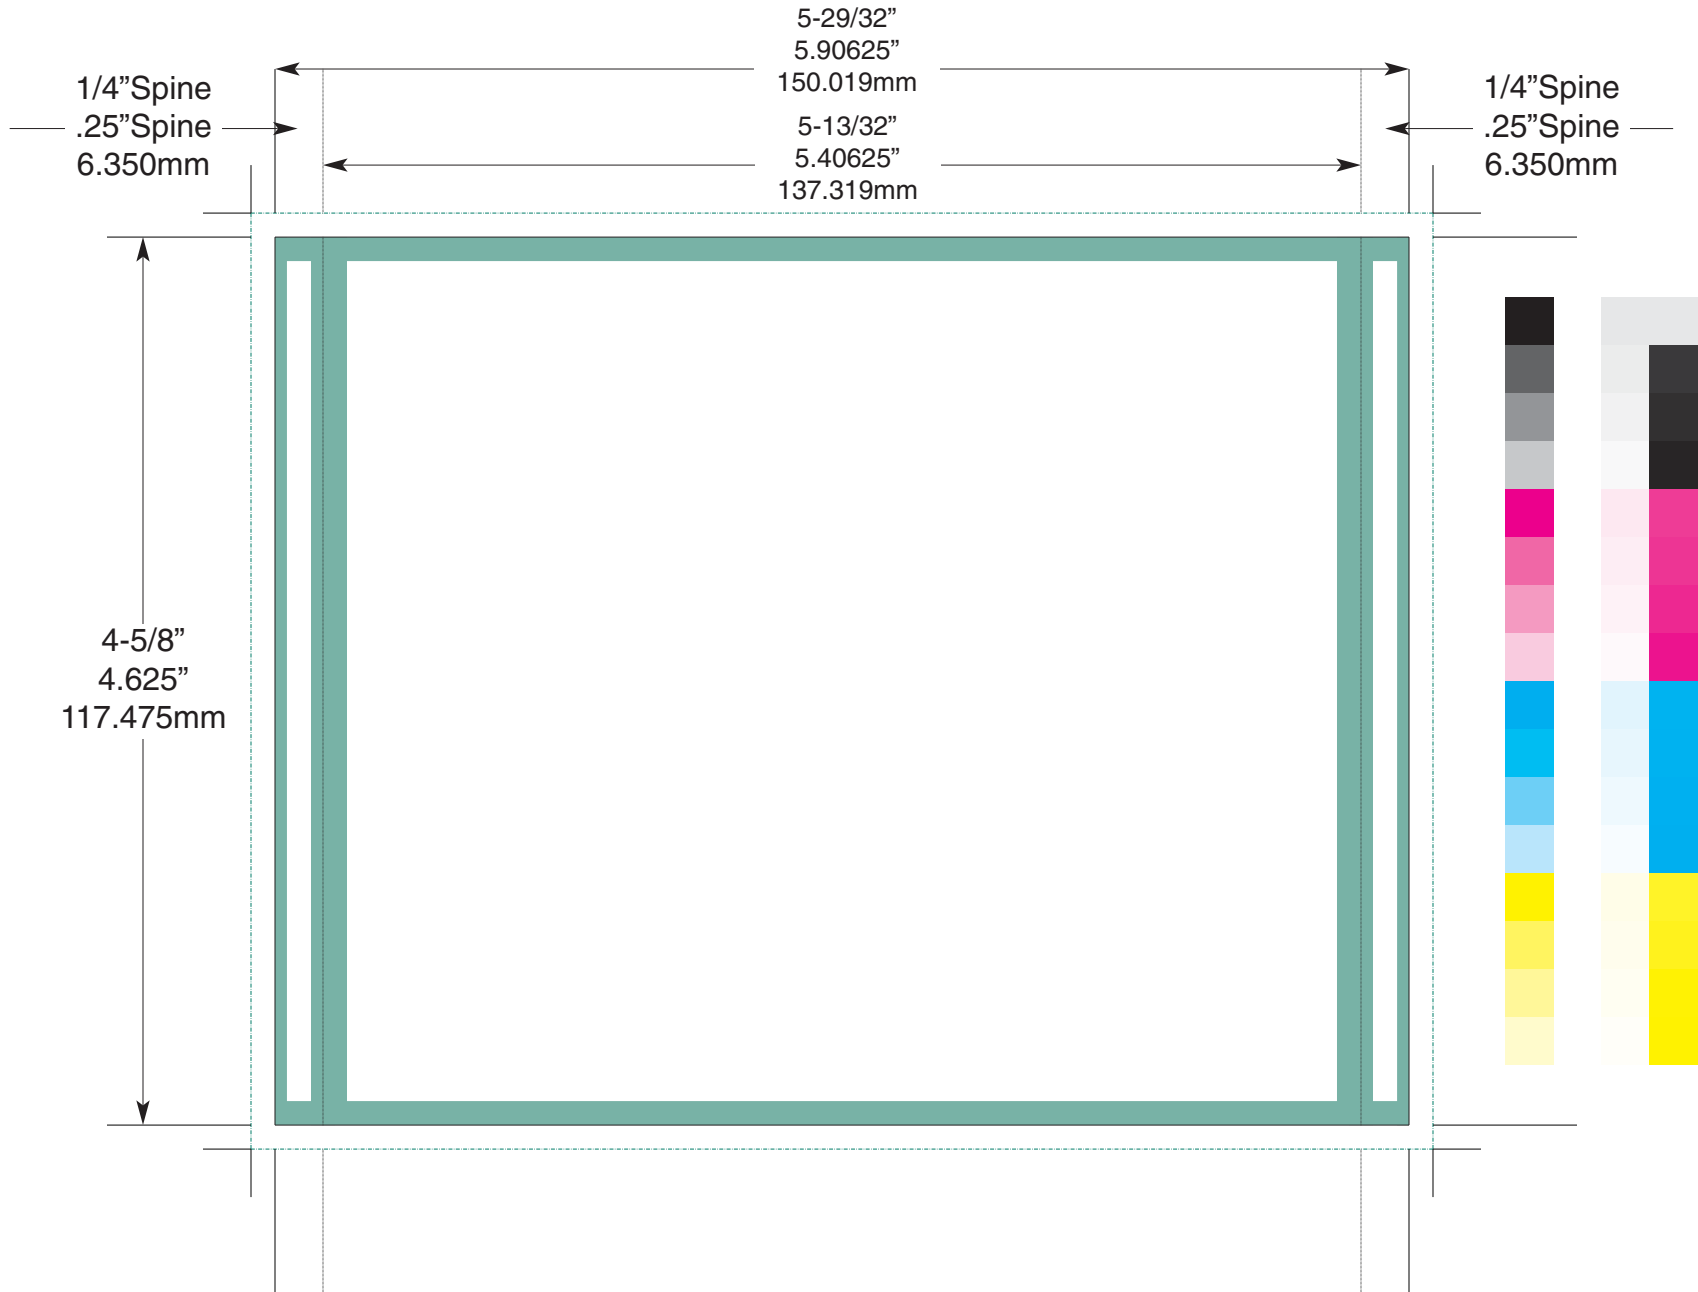

Outside

Vertical solid lines are fold lines.
 Inside dotted lines are safety areas.
 Outside solid lines is trim line.
 Outside dotted lines are bleed lines.

TITLE: Compact Disc Tray Card
 529/32" X 4-5/8" (5.90625" X 4.625")
 DIE NUMBER: TRAY

Inside

Vertical solid lines are fold lines.
 Inside dotted lines are safety areas.
 Outside solid lines is trim line.
 Outside dotted lines are bleed lines.

TITLE: Compact Disc Tray Card
 529/32" X 4-5/8" (5.90625" X 4.625")
 DIE NUMBER: TRAY