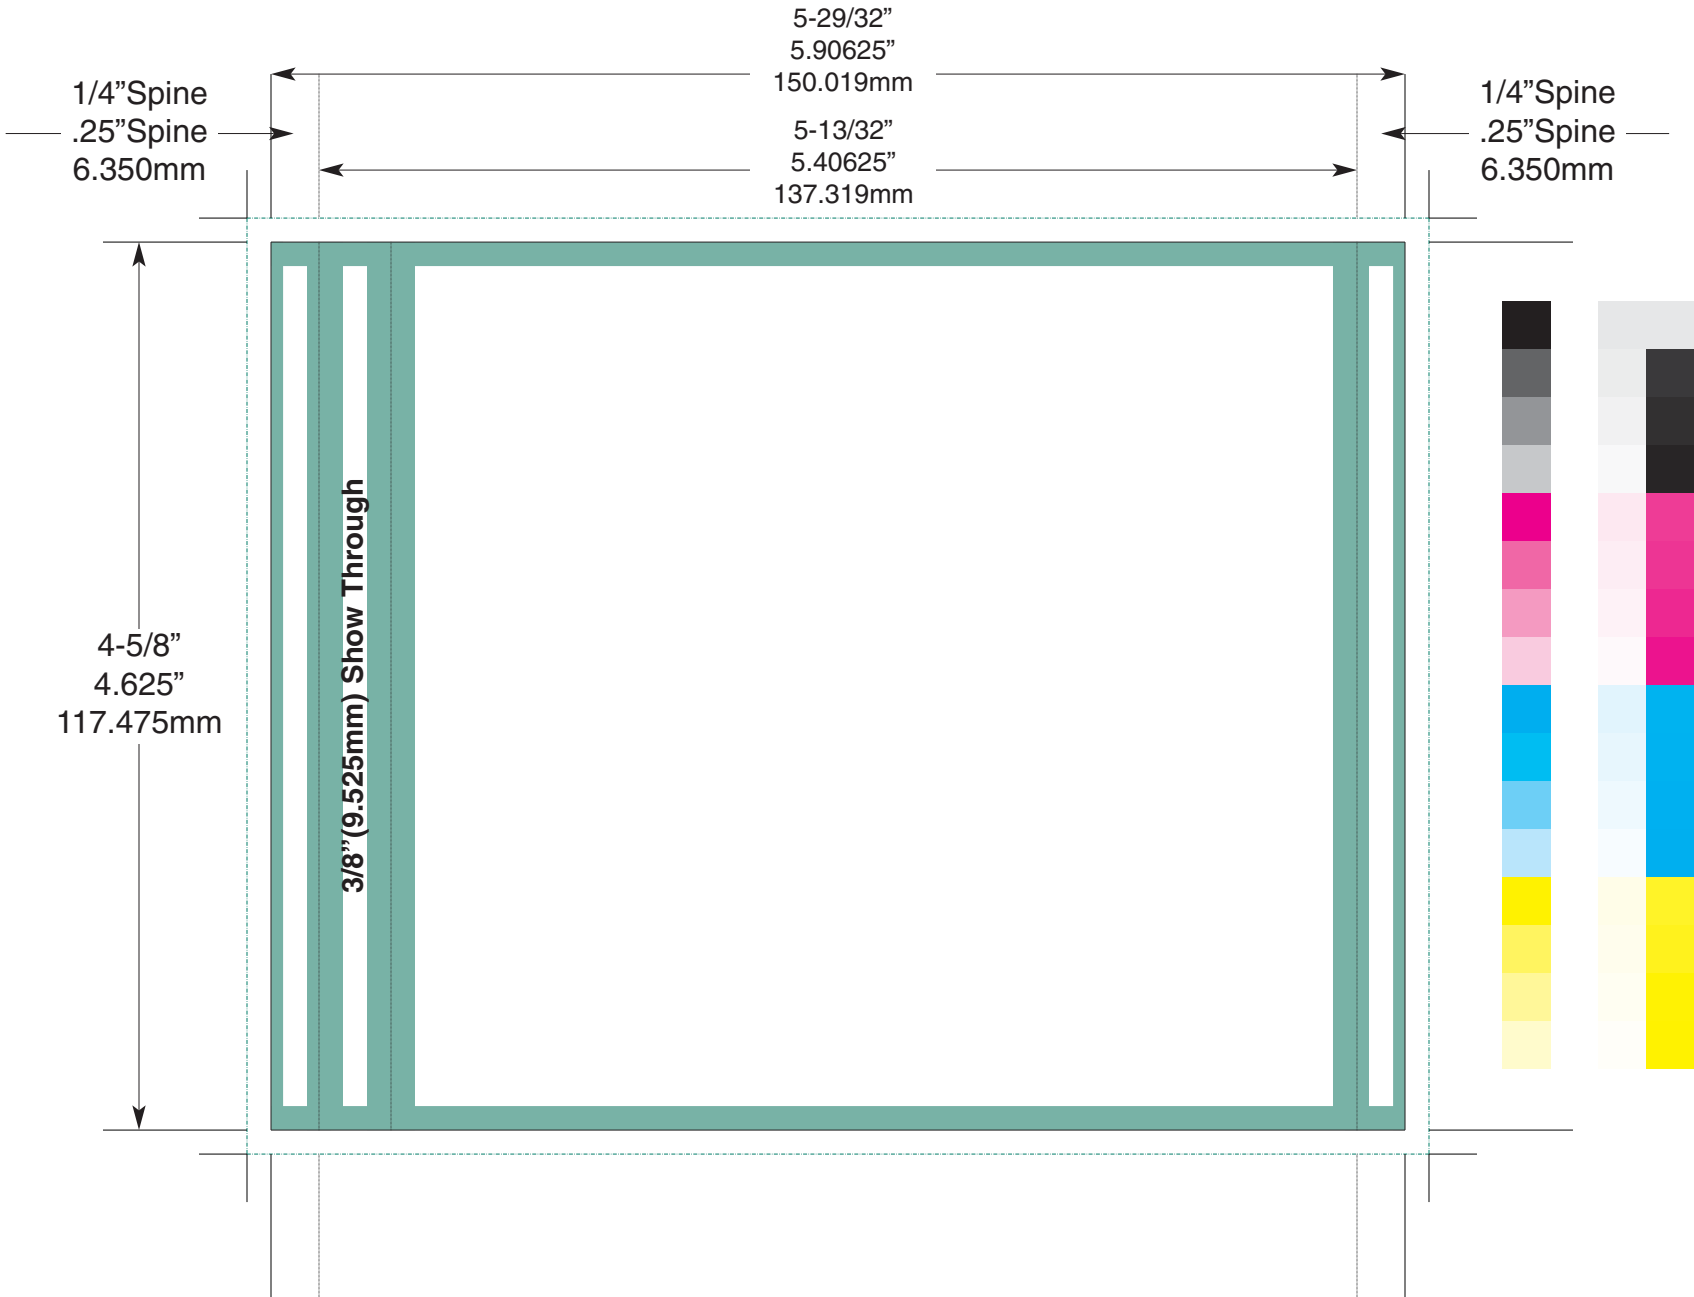

Outside

Vertical solid lines are fold lines.
 Inside dotted lines are safety areas.
 Outside solid lines is trim line.
 Outside dotted lines are bleed lines.

TITLE: Compact Disc Tray Card
 529/32" X 4-5/8" (5.90625" X 4.625")
 DIE NUMBER: TRAY

Inside

Vertical solid lines are fold lines.
 Inside dotted lines are safety areas.
 Outside solid lines is trim line.
 Outside dotted lines are bleed lines.

TITLE: Compact Disc Tray Card
 529/32" X 4-5/8" (5.90625" X 4.625")
 DIE NUMBER: TRAY